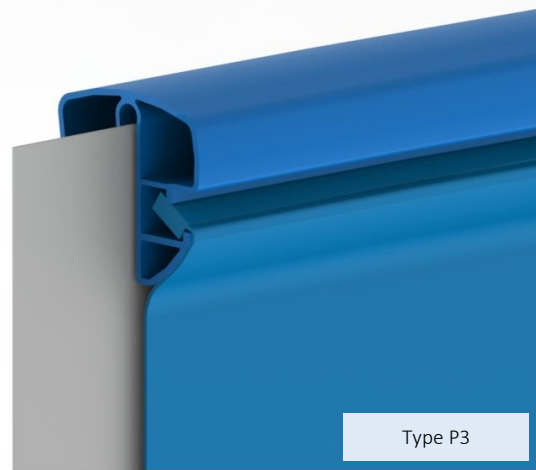

Ibiza TOP COMBI RAILS - packed in the wall box

Ibiza POOL CONSTRUCTIONS

Round Ibiza pools

- > Easy embedding into the ground
- > Self supporting construction – no need of supporting walls
- > No need of concrete base plate, you need only felt underlay